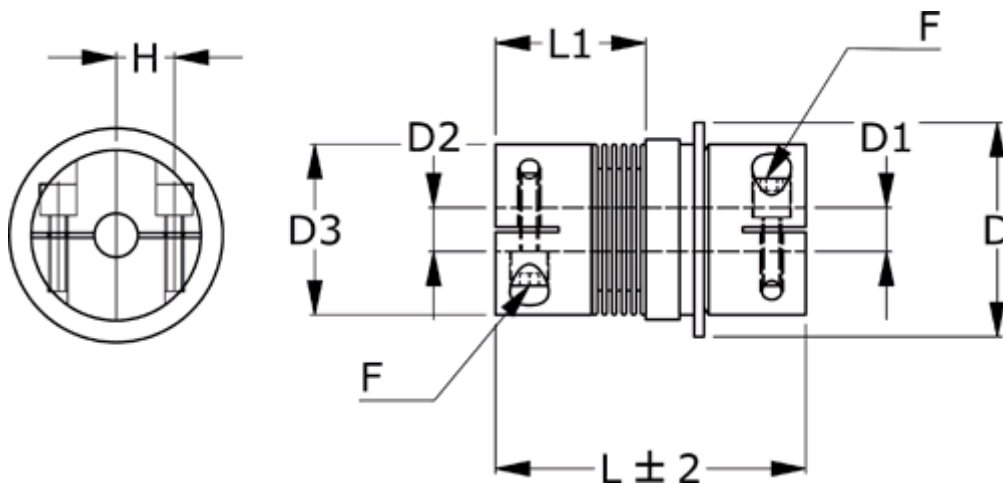

# Data Sheet

Article number: 335012001252224D1

Description: Safety coupling BKK 200 multiposition  
Length 125 mm, bore 22/24 mm, TKn max 90 NM

## Measures

D = 109

D1 = 24

D2 = 22

D3 = 90.0

F = M12

H = 31.0

L = 125

L1 = 63.0

Nom. torque NM (TKn) = 90NM overload torque range 1

Position engagement = C = Synchronous

s = 2.0